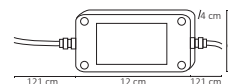

WEL-002

5 Amperes