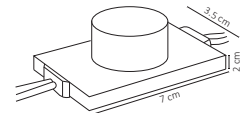

WMO-014

WMO-015

WMO-016

1.4W