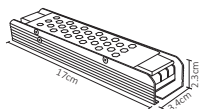

WEL-005

60W