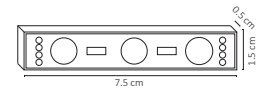

WMO-008

WMO-009

0.72W