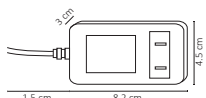

WEL-001

2 Amperes