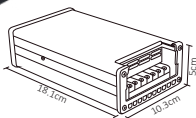

WEL-007

200W