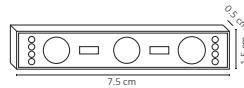

WMO-010

WMO-011

WMO-012

WMO-013

0.72W