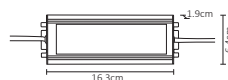

WEL-006

100W