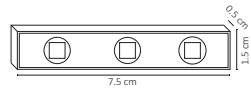

WMO-001

0.72W